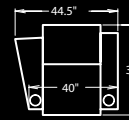

C091-52 CONSOLE
C091-A52
POWER RECLINE