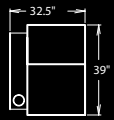

091 HOME THEATER GROUP

44.5" BACK HEIGHT ON MOTION PIECES

B=BUTTKICKER WITH NON-POWER*

K=BUTTKICKER WITH POWER*

47 RECLINER
A47 POWER RECLINE

53 LF ARM RECLINER
A53 LF ARM
POWER RECLINE

C091-53 CONSOLE
C091-A53
POWER RECLINE