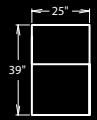

091 HOME THEATER GROUP

44.5" BACK HEIGHT ON MOTION PIECES

B=BUTTKICKER WITH NON-POWER*

K=BUTTKICKER WITH POWER*

47 RECLINER
A47 POWER RECLINE

53 LF ARM RECLINER
A53 LF ARM
POWER RECLINE

C091-53 CONSOLE
C091-A53
POWER RECLINE