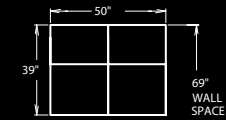

091 HOME THEATER GROUP

44.5" BACK HEIGHT ON MOTION PIECES

B=BUTTKICKER WITH NON-POWER*

K=BUTTKICKER WITH POWER*

47 RECLINER
A47 POWER RECLINE

53 LF ARM RECLINER
A53 LF ARM
POWER RECLINE

C091-53 CONSOLE
C091-A53
POWER RECLINE

54 ARMLESS RECLINER
A54 ARMLESS
POWER RECLINE

C091-54 CONSOLE
C091-A54
POWER RECLINE

52 RF ARM RECLINER
A52 RF ARM
POWER RECLINE

C091-52 CONSOLE
C091-A52
POWER RECLINE

87 ARMLESS
A87 ARMLESS
POWER RECLINE