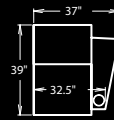

C091-54 CONSOLE
C091-A54
POWER RECLINE