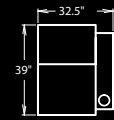

52 RF ARM RECLINER
A52 RF ARM
POWER RECLINE