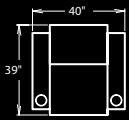

091 HOME THEATER GROUP

44.5" BACK HEIGHT ON MOTION PIECES

B=BUTTKICKER WITH NON-POWER*

K=BUTTKICKER WITH POWER*

47 RECLINER
A47 POWER RECLINE

53 LF ARM RECLINER
A53 LF ARM
POWER RECLINE

C091-53 CONSOLE
C091-A53
POWER RECLINE