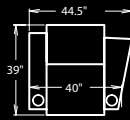

091 HOME THEATER GROUP

44.5" BACK HEIGHT ON MOTION PIECES

B=BUTTKICKER WITH NON-POWER*

K=BUTTKICKER WITH POWER*

47 RECLINER
A47 POWER RECLINE

53 LF ARM RECLINER
A53 LF ARM
POWER RECLINE

C091-53 CONSOLE
C091-A53
POWER RECLINE