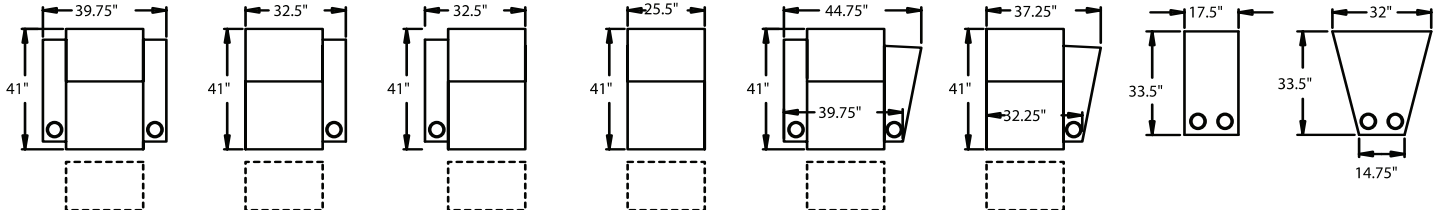

STRAIGHT

- 3900** - 3-Way, WAW®, TM®, Rec
- 3901** - 3-Way, WAW®, PR®, Rec
H. 42" W. 40.5" SD. 23.5" OD. 41"
- 5200** - Straight Arm RF, WAW®, TM®, Rec
- 5201** - Straight Arm RF, WAW®, PR®, Rec
H. 42" W. 32.5" SD. 23.5" OD. 41"
- 5300** - Straight Arm LF, WAW®, TM®, Rec
- 5301** - Straight Arm LF, WAW®, PR®, Rec
H. 42" W. 32.5" SD. 23.5" OD. 41"
- 5400** - Armless, WAW®, TM®, Rec
- 5401** - Armless, WAW®, PR®, Rec
H. 42" W. 25.5" SD. 23.5" OD. 41"
- 4040** - Straight Console Table, Hideaway Cupholders and DVD Storage
H. 26" W. 17.5" OD. 33.5"

CURVED

- 5340** - Straight Arm LF/Console Arm RF, WAW®, TM®, Rec
- 5341** - Straight Arm LF/Console Arm RF, WAW®, PR®, Rec
H. 42" W. 45.5" SD. 23.5" OD. 41"
- 5440** - Armless LF/Console Arm RF, WAW®, TM®, Rec
- 5441** - Armless LF/Console Arm RF, WAW®, PR®, Rec
H. 42" W. 37.75" SD. 23.5" OD. 41"
- 4042** - Wedge Console Table, Hideaway Cupholders
H. 26" W. 32" OD. 33.5"

WAW® = Wallaway®
TM® = TouchMotion®
PR® = PowerRecline®
REC = Recliner

42" BACK HEIGHT ON ALL RECLINERS
26" HEIGHT ON ALL TABLES

3900 RECLINER
3901 POWER

5200 RF ARM
RECLINER
5201 RF ARM
POWER

5300 LF ARM
RECLINER
5301 LF ARM
POWER