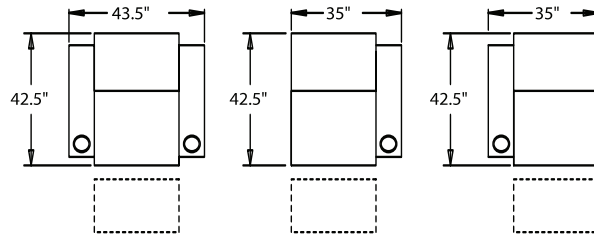

5300 - Straight Arm LF, WAW®, TM®, Rec
5301 - Straight Arm LF, WAW®, PR®, Rec
H. 45" W. 35.25" OD. 42.5"

5400 - Armless, WAW®, TM®, Rec
5401 - Armless, WAW®, PR®, Rec
H. 45" W. 26.5" OD. 42.5"

CURVED

5240 - LF Wedge Arm/RF Straight Arm, WAW®, TM®, Rec
5241 - LF Wedge Arm/RF Straight Arm, WAW®, PR®, Rec
H. 45" W. 48" OD. 42.5"

©2008 Berkline, LLC

Specifications accurate at time of printing.

Specifications are subject to change without notification.

Revised 4/08.

45" BACK HEIGHT ON ALL PIECES

3900 RECLINER
3901 POWER

5200 RF ARM
RECLINER
5201 RF ARM
POWER