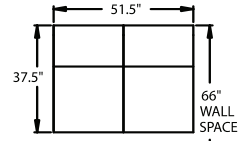

6700 ARMLESS LOVE
6701 ARMLESS POWER