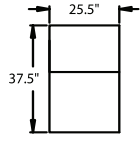

- 5300** - LF Straight Arm, WAW®, TM®, Rec
- 5301** - LF Straight Arm, WAW®, PR®, Rec
- H. 42" W. 32.25" OD. 37"**

- 5400** - Armless, WAW®, TM®, Rec
- 5401** - Armless, WAW®, PR®, Rec
- H. 42" W. 28.5" OD. 37.5"**

- 5344** - RF Wedge Arm/LF Straight Arm, Glider
- 5345** - RF Wedge Arm/LF Straight Arm, Rocker
- H. 42" W. 45" OD. 37.5"**

WAW® = Wallaway®  
TM® = TouchMotion®  
PR® = PowerRecline®  
REC = Recliner

## 42" BACK HEIGHT

3900 RECLINER  
3901 POWER  
3304 GLIDER  
2905 ROCKER

5300 LF ARM  
RECLINER  
5301 LF ARM  
POWER

5340 LF ARM  
CONSOLE RF  
5341 POWER  
5344 GLIDER  
5345 ROCKER

5400 ARMLESS  
RECLINER  
5401 ARMLESS  
POWER