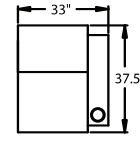

5200 RF ARM
RECLINER
5201 RF ARM
POWER