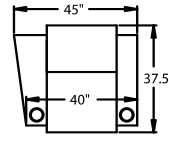

5240 RF ARM
CONSOLE LF
5241 POWER
5244 GLIDER
5245 ROCKER