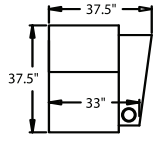

- 5300** - LF Straight Arm, WAW®, TM®, Rec
- 5301** - LF Straight Arm, WAW®, PR®, Rec
- H. 42" W. 32.25" OD. 37"**

- 5400** - Armless, WAW®, TM®, Rec
- 5401** - Armless, WAW®, PR®, Rec
- H. 42" W. 28.5" OD. 37.5"**

- 5440** - RF Wedge Arm/Armless, WAW®, TM®, Rec
- 5441** - RF Wedge Arm/Armless, WAW®, PR®, Rec
- H. 42" W. 39" OD. 37.5"**

- 5244** - LF Wedge Arm/RF Straight Arm, Glider
- 5245** - LF Wedge Arm/RF Straight Arm, Rocker
- H. 42" W. 45" OD. 37.5"**

- 5344** - RF Wedge Arm/LF Straight Arm, Glider
- 5345** - RF Wedge Arm/LF Straight Arm, Rocker
- H. 42" W. 45" OD. 37.5"**

WAW® = Wallaway®  
TM® = TouchMotion®  
PR® = PowerRecline®  
REC = Recliner

## 42" BACK HEIGHT

3900 RECLINER  
3901 POWER  
3304 GLIDER  
2905 ROCKER

5300 LF ARM  
RECLINER  
5301 LF ARM  
POWER

5340 LF ARM  
CONSOLE RF  
5341 POWER  
5344 GLIDER  
5345 ROCKER

5400 ARMLESS  
RECLINER  
5401 ARMLESS  
POWER