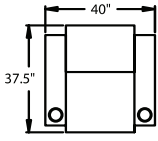

42" BACK HEIGHT

3900 RECLINER
3901 POWER
3304 GLIDER
2905 ROCKER