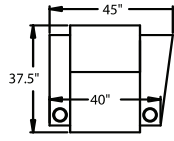

- 5300** - LF Straight Arm, WAW®, TM®, Rec
- 5301** - LF Straight Arm, WAW®, PR®, Rec
- H. 42" W. 32.25" OD. 37"**

- 5400** - Armless, WAW®, TM®, Rec
- 5401** - Armless, WAW®, PR®, Rec
- H. 42" W. 28.5" OD. 37.5"**

- 5440** - RF Wedge Arm/Armless, WAW®, TM®, Rec
- 5441** - RF Wedge Arm/Armless, WAW®, PR®, Rec
- H. 42" W. 39" OD. 37.5"**

- 5244** - LF Wedge Arm/RF Straight Arm, Glider
- 5245** - LF Wedge Arm/RF Straight Arm, Rocker
- H. 42" W. 45" OD. 37.5"**

- 5344** - RF Wedge Arm/LF Straight Arm, Glider
- 5345** - RF Wedge Arm/LF Straight Arm, Rocker
- H. 42" W. 45" OD. 37.5"**

WAW® = Wallaway®  
TM® = TouchMotion®  
PR® = PowerRecline®  
REC = Recliner

## 42" BACK HEIGHT

3900 RECLINER  
3901 POWER  
3304 GLIDER  
2905 ROCKER

5300 LF ARM  
RECLINER  
5301 LF ARM  
POWER

5340 LF ARM  
CONSOLE RF  
5341 POWER  
5344 GLIDER  
5345 ROCKER

5400 ARMLESS  
RECLINER  
5401 ARMLESS  
POWER