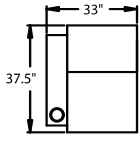

5300 LF ARM
RECLINER
5301 LF ARM
POWER