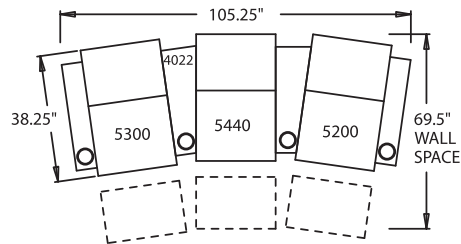

STRAIGHT

- 3900** - 3-Way, WAW[®], Rec
- 3901** - 3-Way, WAW[®], PR[®], Rec
H. 41.5" W. 36.5" OD. 38.25"
- 5200** - Straight Arm RF, WAW[®], TM[®], Rec
- 5201** - Straight Arm RF, WAW[®], PR[®], Rec
H. 41.5" W. 30.75" OD. 38.25"
- 5300** - Straight Arm LF, WAW[®], TM[®], Rec
- 5301** - Straight Arm LF, WAW[®], PR[®], Rec
H. 41.5" W. 30.75" OD. 38.25"
- 5400** - Armless, WAW[®], TM[®], Rec
- 5401** - Armless, WAW[®], PR[®], Rec
H. 41.5" W. 24.5" OD. 38.25"

Available in fabric, suede, vinyl, leather and LeatherPlus*.

*LeatherPlus combines leather and vinyl for value and comfort.

41.5" BACK HEIGHT

3900 RECLINER
3901 POWER

5300 LF ARM
RECLINER
5301 POWER

4022
CONSOLE

5400 ARMLESS
RECLINER
5401 POWER

5440 ARMLESS
CONSOLE RF
5441 POWER

5200 RF ARM
RECLINER
5201 POWER

65.25"
WALL
SPACE

65.25"
WALL
SPACE

69.5"
WALL
SPACE

73"
WALL
SPACE

65.25"
WALL
SPACE

69.5"
WALL
SPACE