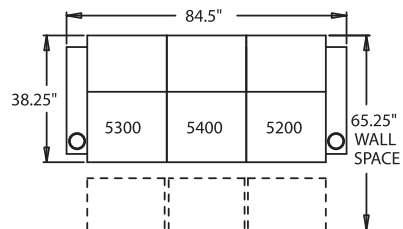

STRAIGHT

- 3900** - 3-Way, WAW[®], Rec
- 3901** - 3-Way, WAW[®], PR[®], Rec
H. 41.5" W. 36.5" OD. 38.25"
- 5200** - Straight Arm RF, WAW[®], TM[®], Rec
- 5201** - Straight Arm RF, WAW[®], PR[®], Rec
H. 41.5" W. 30.75" OD. 38.25"
- 5300** - Straight Arm LF, WAW[®], TM[®], Rec
- 5301** - Straight Arm LF, WAW[®], PR[®], Rec
H. 41.5" W. 30.75" OD. 38.25"
- 5400** - Armless, WAW[®], TM[®], Rec
- 5401** - Armless, WAW[®], PR[®], Rec
H. 41.5" W. 24.5" OD. 38.25"

Available in fabric, suede, vinyl, leather and LeatherPlus*.

*LeatherPlus combines leather and vinyl for value and comfort.

41.5" BACK HEIGHT

3900 RECLINER
3901 POWER

5300 LF ARM
RECLINER
5301 POWER

4022
CONSOLE

5400 ARMLESS
RECLINER
5401 POWER

5440 ARMLESS
CONSOLE RF
5441 POWER

5200 RF ARM
RECLINER
5201 POWER

65.25"
WALL
SPACE

65.25"
WALL
SPACE

69.5"
WALL
SPACE

73"
WALL
SPACE

65.25"
WALL
SPACE

69.5"
WALL
SPACE