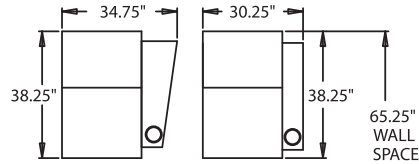

STRAIGHT

- 3900** - 3-Way, WAW[®], Rec
- 3901** - 3-Way, WAW[®], PR[®], Rec
H. 41.5" W. 36.5" OD. 38.25"
- 5200** - Straight Arm RF, WAW[®], TM[®], Rec
- 5201** - Straight Arm RF, WAW[®], PR[®], Rec
H. 41.5" W. 30.75" OD. 38.25"
- 5300** - Straight Arm LF, WAW[®], TM[®], Rec
- 5301** - Straight Arm LF, WAW[®], PR[®], Rec
H. 41.5" W. 30.75" OD. 38.25"
- 5400** - Armless, WAW[®], TM[®], Rec
- 5401** - Armless, WAW[®], PR[®], Rec
H. 41.5" W. 24.5" OD. 38.25"

WAW[®] = Wallaway
 TM[®] = Touch Motion
 PR[®] = Power Recline
 Rec = Recliner
 LF = Left Facing
 RF = Right Facing

CURVED

- 5440** - RF Wedge Arm, WAW[®], TM[®], Rec
- 5441** - RF Wedge Arm, WAW[®], PR[®], Rec
H. 41.5" W. 35.25" OD. 38.25"
- 4022** - Wedge Arm
H. 26.25" W. 10.75" OD. 32"

Available in fabric, suede, vinyl, leather and LeatherPlus*.

*LeatherPlus combines leather and vinyl for value and comfort.

41.5" BACK HEIGHT

3900 RECLINER
3901 POWER

5300 LF ARM
RECLINER
5301 POWER

4022
CONSOLE

5400 ARMLESS
RECLINER
5401 POWER

5440 ARMLESS
CONSOLE RF
5441 POWER

5200 RF ARM
RECLINER
5201 POWER

65.25"
WALL
SPACE

65.25"
WALL
SPACE

69.5"
WALL
SPACE

73"
WALL
SPACE

65.25"
WALL
SPACE