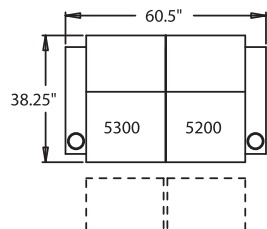

STRAIGHT

- 3900** - 3-Way, WAW[®], Rec
- 3901** - 3-Way, WAW[®], PR[®], Rec
H. 41.5" W. 36.5" OD. 38.25"
- 5200** - Straight Arm RF, WAW[®], TM[®], Rec
- 5201** - Straight Arm RF, WAW[®], PR[®], Rec
H. 41.5" W. 30.75" OD. 38.25"
- 5300** - Straight Arm LF, WAW[®], TM[®], Rec
- 5301** - Straight Arm LF, WAW[®], PR[®], Rec
H. 41.5" W. 30.75" OD. 38.25"
- 5400** - Armless, WAW[®], TM[®], Rec
- 5401** - Armless, WAW[®], PR[®], Rec
H. 41.5" W. 24.5" OD. 38.25"

WAW[®] = Wallaway
 TM[®] = Touch Motion
 PR[®] = Power Recline
 Rec = Recliner
 LF = Left Facing
 RF = Right Facing

CURVED

- 5440** - RF Wedge Arm, WAW[®], TM[®], Rec
- 5441** - RF Wedge Arm, WAW[®], PR[®], Rec
H. 41.5" W. 35.25" OD. 38.25"
- 4022** - Wedge Arm
H. 26.25" W. 10.75" OD. 32"

5400 ARMLESS
RECLINER
5401 POWER

5440 ARMLESS
CONSOLE RF
5441 POWER

5200 RF ARM
RECLINER
5201 POWER

65.25"
WALL
SPACE

65.25"
WALL
SPACE

69.5"
WALL
SPACE

73"
WALL
SPACE

65.25"
WALL
SPACE

69.5"
WALL
SPACE