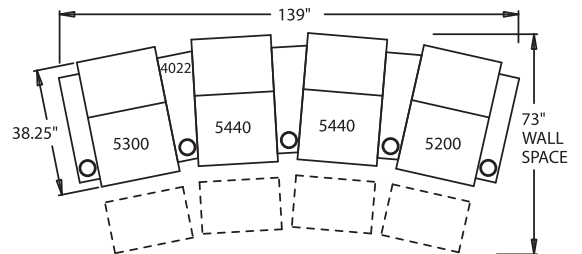

STRAIGHT

- 3900** - 3-Way, WAW[®], Rec
- 3901** - 3-Way, WAW[®], PR[®], Rec
H. 41.5" W. 36.5" OD. 38.25"
- 5200** - Straight Arm RF, WAW[®], TM[®], Rec
- 5201** - Straight Arm RF, WAW[®], PR[®], Rec
H. 41.5" W. 30.75" OD. 38.25"
- 5300** - Straight Arm LF, WAW[®], TM[®], Rec
- 5301** - Straight Arm LF, WAW[®], PR[®], Rec
H. 41.5" W. 30.75" OD. 38.25"
- 5400** - Armless, WAW[®], TM[®], Rec
- 5401** - Armless, WAW[®], PR[®], Rec
H. 41.5" W. 24.5" OD. 38.25"

Available in fabric, suede, vinyl, leather and LeatherPlus*.

*LeatherPlus combines leather and vinyl for value and comfort.

41.5" BACK HEIGHT

3900 RECLINER
3901 POWER

5300 LF ARM
RECLINER
5301 POWER

4022
CONSOLE

5400 ARMLESS
RECLINER
5401 POWER

5440 ARMLESS
CONSOLE RF
5441 POWER

5200 RF ARM
RECLINER
5201 POWER

65.25"
WALL
SPACE

65.25"
WALL
SPACE

69.5"
WALL
SPACE

73"
WALL
SPACE

65.25"
WALL
SPACE

69.5"
WALL
SPACE