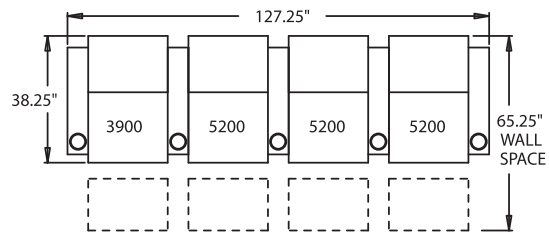

STRAIGHT

- 3900** - 3-Way, WAW[®], Rec
- 3901** - 3-Way, WAW[®], PR[®], Rec
H. 41.5" W. 36.5" OD. 38.25"
- 5200** - Straight Arm RF, WAW[®], TM[®], Rec
- 5201** - Straight Arm RF, WAW[®], PR[®], Rec
H. 41.5" W. 30.75" OD. 38.25"
- 5300** - Straight Arm LF, WAW[®], TM[®], Rec
- 5301** - Straight Arm LF, WAW[®], PR[®], Rec
H. 41.5" W. 30.75" OD. 38.25"
- 5400** - Armless, WAW[®], TM[®], Rec
- 5401** - Armless, WAW[®], PR[®], Rec
H. 41.5" W. 24.5" OD. 38.25"

WAW[®] = Wallaway
 TM[®] = Touch Motion
 PR[®] = Power Recline
 Rec = Recliner
 LF = Left Facing
 RF = Right Facing

CURVED

- 5440** - RF Wedge Arm, WAW[®], TM[®], Rec
- 5441** - RF Wedge Arm, WAW[®], PR[®], Rec
H. 41.5" W. 35.25" OD. 38.25"
- 4022** - Wedge Arm
H. 26.25" W. 10.75" OD. 32"

Available in fabric, suede, vinyl, leather and LeatherPlus*.

*LeatherPlus combines leather and vinyl for value and comfort.

41.5" BACK HEIGHT

3900 RECLINER
3901 POWER

5300 LF ARM
RECLINER
5301 POWER

4022
CONSOLE

5400 ARMLESS
RECLINER
5401 POWER

5440 ARMLESS
CONSOLE RF
5441 POWER

5200 RF ARM
RECLINER
5201 POWER

65.25"
WALL
SPACE

65.25"
WALL
SPACE

69.5"
WALL
SPACE

73"
WALL
SPACE

65.25"
WALL
SPACE