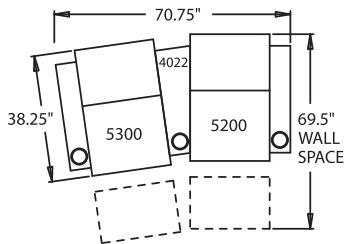

STRAIGHT

- 3900** - 3-Way, WAW[®], Rec
- 3901** - 3-Way, WAW[®], PR[®], Rec
H. 41.5" W. 36.5" OD. 38.25"
- 5200** - Straight Arm RF, WAW[®], TM[®], Rec
- 5201** - Straight Arm RF, WAW[®], PR[®], Rec
H. 41.5" W. 30.75" OD. 38.25"
- 5300** - Straight Arm LF, WAW[®], TM[®], Rec
- 5301** - Straight Arm LF, WAW[®], PR[®], Rec
H. 41.5" W. 30.75" OD. 38.25"
- 5400** - Armless, WAW[®], TM[®], Rec
- 5401** - Armless, WAW[®], PR[®], Rec
H. 41.5" W. 24.5" OD. 38.25"

Available in fabric, suede, vinyl, leather and LeatherPlus*.

*LeatherPlus combines leather and vinyl for value and comfort.

41.5" BACK HEIGHT

3900 RECLINER
3901 POWER

5300 LF ARM
RECLINER
5301 POWER

4022
CONSOLE

5400 ARMLESS
RECLINER
5401 POWER

5440 ARMLESS
CONSOLE RF
5441 POWER

5200 RF ARM
RECLINER
5201 POWER

65.25"
WALL
SPACE

65.25"
WALL
SPACE

69.5"
WALL
SPACE

73"
WALL
SPACE

65.25"
WALL
SPACE

69.5"
WALL
SPACE