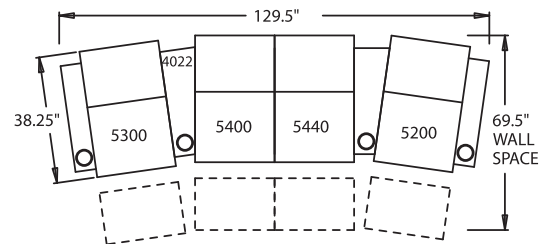

STRAIGHT

- 3900** - 3-Way, WAW[®], Rec
- 3901** - 3-Way, WAW[®], PR[®], Rec
H. 41.5" W. 36.5" OD. 38.25"
- 5200** - Straight Arm RF, WAW[®], TM[®], Rec
- 5201** - Straight Arm RF, WAW[®], PR[®], Rec
H. 41.5" W. 30.75" OD. 38.25"
- 5300** - Straight Arm LF, WAW[®], TM[®], Rec
- 5301** - Straight Arm LF, WAW[®], PR[®], Rec
H. 41.5" W. 30.75" OD. 38.25"
- 5400** - Armless, WAW[®], TM[®], Rec
- 5401** - Armless, WAW[®], PR[®], Rec
H. 41.5" W. 24.5" OD. 38.25"

Available in fabric, suede, vinyl, leather and LeatherPlus*.

*LeatherPlus combines leather and vinyl for value and comfort.

41.5" BACK HEIGHT

3900 RECLINER
3901 POWER

5300 LF ARM
RECLINER
5301 POWER

4022
CONSOLE

5400 ARMLESS
RECLINER
5401 POWER

5440 ARMLESS
CONSOLE RF
5441 POWER

5200 RF ARM
RECLINER
5201 POWER

65.25"
WALL
SPACE

65.25"
WALL
SPACE

69.5"
WALL
SPACE

73"
WALL
SPACE

65.25"
WALL
SPACE

69.5"
WALL
SPACE