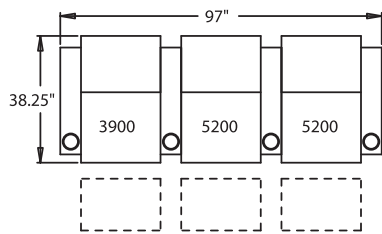

STRAIGHT

- 3900** - 3-Way, WAW[®], Rec
- 3901** - 3-Way, WAW[®], PR[®], Rec
H. 41.5" W. 36.5" OD. 38.25"
- 5200** - Straight Arm RF, WAW[®], TM[®], Rec
- 5201** - Straight Arm RF, WAW[®], PR[®], Rec
H. 41.5" W. 30.75" OD. 38.25"
- 5300** - Straight Arm LF, WAW[®], TM[®], Rec
- 5301** - Straight Arm LF, WAW[®], PR[®], Rec
H. 41.5" W. 30.75" OD. 38.25"
- 5400** - Armless, WAW[®], TM[®], Rec
- 5401** - Armless, WAW[®], PR[®], Rec
H. 41.5" W. 24.5" OD. 38.25"

WAW[®] = Wallaway
 TM[®] = Touch Motion
 PR[®] = Power Recline
 Rec = Recliner
 LF = Left Facing
 RF = Right Facing

CURVED

- 5440** - RF Wedge Arm, WAW[®], TM[®], Rec
- 5441** - RF Wedge Arm, WAW[®], PR[®], Rec
H. 41.5" W. 35.25" OD. 38.25"
- 4022** - Wedge Arm
H. 26.25" W. 10.75" OD. 32"

Available in fabric, suede, vinyl, leather and LeatherPlus*.

*LeatherPlus combines leather and vinyl for value and comfort.

41.5" BACK HEIGHT

3900 RECLINER
3901 POWER

5300 LF ARM
RECLINER
5301 POWER

4022
CONSOLE

5400 ARMLESS
RECLINER
5401 POWER

5440 ARMLESS
CONSOLE RF
5441 POWER

5200 RF ARM
RECLINER
5201 POWER

65.25"
WALL
SPACE

65.25"
WALL
SPACE

69.5"
WALL
SPACE

73"
WALL
SPACE

65.25"
WALL
SPACE