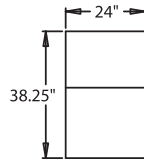

STRAIGHT

- 3900** - 3-Way, WAW[®], Rec
- 3901** - 3-Way, WAW[®], PR[®], Rec
H. 41.5" W. 36.5" OD. 38.25"
- 5200** - Straight Arm RF, WAW[®], TM[®], Rec
- 5201** - Straight Arm RF, WAW[®], PR[®], Rec
H. 41.5" W. 30.75" OD. 38.25"
- 5300** - Straight Arm LF, WAW[®], TM[®], Rec
- 5301** - Straight Arm LF, WAW[®], PR[®], Rec
H. 41.5" W. 30.75" OD. 38.25"
- 5400** - Armless, WAW[®], TM[®], Rec
- 5401** - Armless, WAW[®], PR[®], Rec
H. 41.5" W. 24.5" OD. 38.25"

WAW[®] = Wallaway
 TM[®] = Touch Motion
 PR[®] = Power Recline
 Rec = Recliner
 LF = Left Facing
 RF = Right Facing

CURVED

- 5440** - RF Wedge Arm, WAW[®], TM[®], Rec
- 5441** - RF Wedge Arm, WAW[®], PR[®], Rec
H. 41.5" W. 35.25" OD. 38.25"
- 4022** - Wedge Arm
H. 26.25" W. 10.75" OD. 32"

Available in fabric, suede, vinyl, leather and LeatherPlus*.

*LeatherPlus combines leather and vinyl for value and comfort.

41.5" BACK HEIGHT

3900 RECLINER
3901 POWER

5300 LF ARM
RECLINER
5301 POWER

4022
CONSOLE

5400 ARMLESS
RECLINER
5401 POWER

5440 ARMLESS
CONSOLE RF
5441 POWER

5200 RF ARM
RECLINER
5201 POWER

65.25"
WALL
SPACE

65.25"
WALL
SPACE

69.5"
WALL
SPACE

73"
WALL
SPACE

65.25"
WALL
SPACE