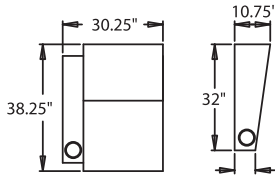

STRAIGHT

- 3900** - 3-Way, WAW[®], Rec
- 3901** - 3-Way, WAW[®], PR[®], Rec
H. 41.5" W. 36.5" OD. 38.25"
- 5200** - Straight Arm RF, WAW[®], TM[®], Rec
- 5201** - Straight Arm RF, WAW[®], PR[®], Rec
H. 41.5" W. 30.75" OD. 38.25"
- 5300** - Straight Arm LF, WAW[®], TM[®], Rec
- 5301** - Straight Arm LF, WAW[®], PR[®], Rec
H. 41.5" W. 30.75" OD. 38.25"
- 5400** - Armless, WAW[®], TM[®], Rec
- 5401** - Armless, WAW[®], PR[®], Rec
H. 41.5" W. 24.5" OD. 38.25"

WAW[®] = Wallaway
 TM[®] = Touch Motion
 PR[®] = Power Recline
 Rec = Recliner
 LF = Left Facing
 RF = Right Facing

CURVED

- 5440** - RF Wedge Arm, WAW[®], TM[®], Rec
- 5441** - RF Wedge Arm, WAW[®], PR[®], Rec
H. 41.5" W. 35.25" OD. 38.25"
- 4022** - Wedge Arm
H. 26.25" W. 10.75" OD. 32"

Available in fabric, suede, vinyl, leather and LeatherPlus*.

*LeatherPlus combines leather and vinyl for value and comfort.

41.5" BACK HEIGHT

3900 RECLINER
3901 POWER

5300 LF ARM
RECLINER
5301 POWER

4022
CONSOLE

5400 ARMLESS
RECLINER
5401 POWER

5440 ARMLESS
CONSOLE RF
5441 POWER

5200 RF ARM
RECLINER
5201 POWER

65.25"
WALL
SPACE

65.25"
WALL
SPACE

69.5"
WALL
SPACE

73"
WALL
SPACE

65.25"
WALL
SPACE