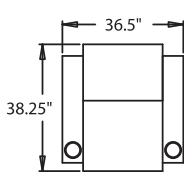

STRAIGHT

- 3900** - 3-Way, WAW[®], Rec
- 3901** - 3-Way, WAW[®], PR[®], Rec
H. 41.5" W. 36.5" OD. 38.25"
- 5200** - Straight Arm RF, WAW[®], TM[®], Rec
- 5201** - Straight Arm RF, WAW[®], PR[®], Rec
H. 41.5" W. 30.75" OD. 38.25"
- 5300** - Straight Arm LF, WAW[®], TM[®], Rec
- 5301** - Straight Arm LF, WAW[®], PR[®], Rec
H. 41.5" W. 30.75" OD. 38.25"
- 5400** - Armless, WAW[®], TM[®], Rec
- 5401** - Armless, WAW[®], PR[®], Rec
H. 41.5" W. 24.5" OD. 38.25"

WAW[®] = Wallaway
 TM[®] = Touch Motion
 PR[®] = Power Recline
 Rec = Recliner
 LF = Left Facing
 RF = Right Facing

CURVED

- 5440** - RF Wedge Arm, WAW[®], TM[®], Rec
- 5441** - RF Wedge Arm, WAW[®], PR[®], Rec
H. 41.5" W. 35.25" OD. 38.25"
- 4022** - Wedge Arm
H. 26.25" W. 10.75" OD. 32"

Available in fabric, suede, vinyl, leather and LeatherPlus*.

*LeatherPlus combines leather and vinyl for value and comfort.

41.5" BACK HEIGHT

3900 RECLINER
3901 POWER

5300 LF ARM
RECLINER
5301 POWER

4022
CONSOLE