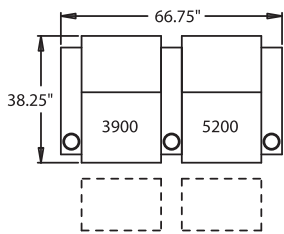

STRAIGHT

- 3900** - 3-Way, WAW[®], Rec
- 3901** - 3-Way, WAW[®], PR[®], Rec
H. 41.5" W. 36.5" OD. 38.25"
- 5200** - Straight Arm RF, WAW[®], TM[®], Rec
- 5201** - Straight Arm RF, WAW[®], PR[®], Rec
H. 41.5" W. 30.75" OD. 38.25"
- 5300** - Straight Arm LF, WAW[®], TM[®], Rec
- 5301** - Straight Arm LF, WAW[®], PR[®], Rec
H. 41.5" W. 30.75" OD. 38.25"
- 5400** - Armless, WAW[®], TM[®], Rec
- 5401** - Armless, WAW[®], PR[®], Rec
H. 41.5" W. 24.5" OD. 38.25"

WAW[®] = Wallaway
 TM[®] = Touch Motion
 PR[®] = Power Recline
 Rec = Recliner
 LF = Left Facing
 RF = Right Facing

CURVED

- 5440** - RF Wedge Arm, WAW[®], TM[®], Rec
- 5441** - RF Wedge Arm, WAW[®], PR[®], Rec
H. 41.5" W. 35.25" OD. 38.25"
- 4022** - Wedge Arm
H. 26.25" W. 10.75" OD. 32"

Available in fabric, suede, vinyl, leather and LeatherPlus*.

*LeatherPlus combines leather and vinyl for value and comfort.

41.5" BACK HEIGHT

3900 RECLINER
3901 POWER

5300 LF ARM
RECLINER
5301 POWER

4022
CONSOLE

5400 ARMLESS
RECLINER
5401 POWER

5440 ARMLESS
CONSOLE RF
5441 POWER

5200 RF ARM
RECLINER
5201 POWER

65.25"
WALL
SPACE

65.25"
WALL
SPACE

69.5"
WALL
SPACE

73"
WALL
SPACE

65.25"
WALL
SPACE