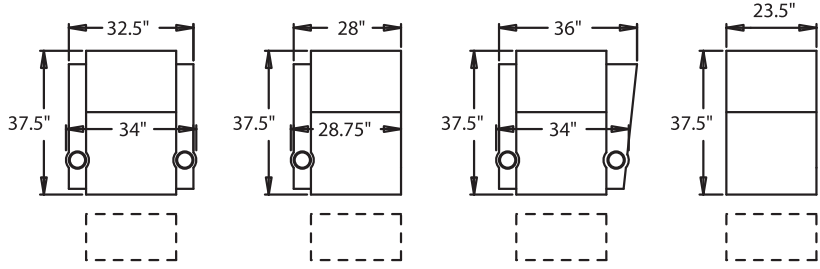

41.5" BACK HEIGHT

3900 RECLINER
3901 POWER
3304 GLIDER
2905 ROCKER

5300 LF ARM
RECLINER
5301 LF ARM
POWER

5340 LF ARM
CONSOLE RF
5341 POWER
5344 GLIDER
5345 ROCKER

5400 ARMLESS
RECLINER
5401 ARMLESS
POWER