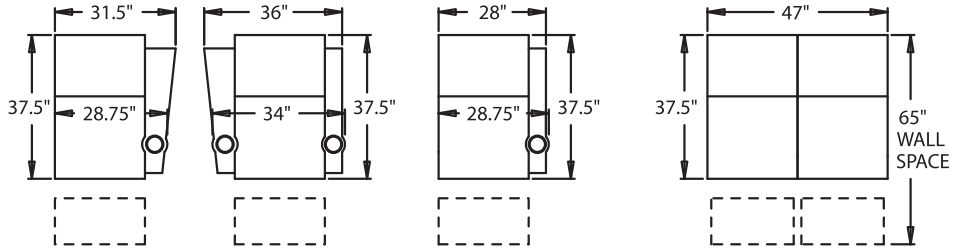

5440 LF ARM
CONSOLE RF
5441 POWER

5240 RF ARM
CONSOLE LF
5241 POWER
5244 GLIDER
5245 ROCKER

5200 RF ARM
RECLINER
5201 RF ARM
POWER

6700 ARMLESS LOVE
6701 ARMLESS POWER