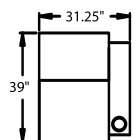

41.5" BACK HEIGHT ON MOTION PIECES