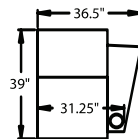

41.5" BACK HEIGHT ON MOTION PIECES