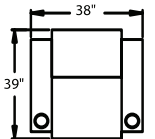

5300 - Straight Arm LF, WAW®, PCL, Rec
5301 - Straight Arm LF, WAW®, PR®, Rec
H. 41.5" W. 31.25" SD. 22" OD. 39"

5400 - Armless, WAW®, PCL, Rec
5401 - Armless, WAW®, PR®, Rec
H. 41.5" W. 24.5" SD. 22" OD. 39"

CURVED

5240 - LF Wedge Arm/RF Straight Arm, WAW®, PCL, Rec
5241 - LF Wedge Arm/RF Straight Arm, WAW®, PR®, Rec
H. 41.5" W. 43.5" SD. 22" OD. 39"

5340 - Wedge Arm RF/LF Straight Arm, WAW®, PCL, Rec
5341 - Wedge Arm RF/LF Straight Arm, WAW®, PR®, Rec
H. 41.5" W. 43.5" SD. 22" OD. 39"

5440 - Wedge Arm RF, WAW®, PCL, Rec
5441 - Wedge Arm RF, WAW®, PR®, Rec
H. 41.5" W. 36.5" SD. 22" OD. 39"

4010 - Snub Nose Wedge Table
H. 36" W. 35.75" OD. 36"

Available in fabric, suede, vinyl, 100% genuine top grain leather or LeatherPlus.*

WAW® = Wallaway®
 TM® = TouchMotion®
 PR® = PowerRecline®
 REC = Recliner
 PCL - Pull Cord Release

41.5" BACK HEIGHT ON MOTION PIECES

36" HEIGHT
4010 WEDGE TABLE

3900 RECLINER
3901 POWER RECLINE

5300 LF ARM
RECLINER
5301 LF ARM
POWER RECLINE