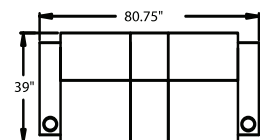

WAW® = Wallaway®
 TM® = TouchMotion®
 PR® = PowerRecline®
 REC = Recliner
 PCL - Pull Cord Release

41.5" BACK HEIGHT ON MOTION PIECES

36" HEIGHT
4010 WEDGE TABLE

3900 RECLINER
3901 POWER RECLINE

5300 LF ARM
RECLINER
5301 LF ARM
POWER RECLINE

5340 CONSOLE
5341 CONSOLE
POWER RECLINE

5400 ARMLESS
RECLINER
5401 ARMLESS
POWER RECLINE

5440 CONSOLE
5441 CONSOLE
POWER RECLINE

5200 RF ARM
RECLINER
5201 RF ARM
POWER RECLINE

5240 RF ARM
RECLINER
5241 RF ARM
POWER RECLINE