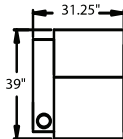

5300 - Straight Arm LF, WAW®, PCL, Rec
5301 - Straight Arm LF, WAW®, PR®, Rec
H. 41.5" W. 31.25" SD. 22" OD. 39"

5400 - Armless, WAW®, PCL, Rec
5401 - Armless, WAW®, PR®, Rec
H. 41.5" W. 24.5" SD. 22" OD. 39"

WAW® = Wallaway®
 TM® = TouchMotion®
 PR® = PowerRecline®
 REC = Recliner
 PCL - Pull Cord Release

41.5" BACK HEIGHT ON MOTION PIECES

36" HEIGHT
4010 WEDGE TABLE

3900 RECLINER
3901 POWER RECLINE

5300 LF ARM
RECLINER
5301 LF ARM
POWER RECLINE