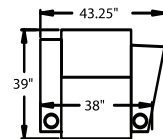

5300 - Straight Arm LF, WAW®, PCL, Rec
5301 - Straight Arm LF, WAW®, PR®, Rec
H. 41.5" W. 31.25" SD. 22" OD. 39"

5400 - Armless, WAW®, PCL, Rec
5401 - Armless, WAW®, PR®, Rec
H. 41.5" W. 24.5" SD. 22" OD. 39"

WAW® = Wallaway®
 TM® = TouchMotion®
 PR® = PowerRecline®
 REC = Recliner
 PCL - Pull Cord Release

41.5" BACK HEIGHT ON MOTION PIECES

36" HEIGHT
4010 WEDGE TABLE

3900 RECLINER
3901 POWER RECLINE

5300 LF ARM
RECLINER
5301 LF ARM
POWER RECLINE