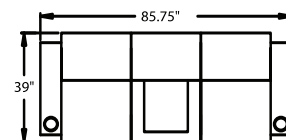

5340 CONSOLE
5341 CONSOLE
POWER RECLINE

5400 ARMLESS
RECLINER
5401 ARMLESS
POWER RECLINE

5440 CONSOLE
5441 CONSOLE
POWER RECLINE