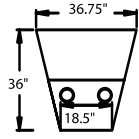

41.5" BACK HEIGHT ON MOTION PIECES

36" HEIGHT
4010 WEDGE TABLE