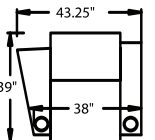

5300 - Straight Arm LF, WAW®, PCL, Rec
5301 - Straight Arm LF, WAW®, PR®, Rec
H. 41.5" W. 31.25" SD. 22" OD. 39"

5400 - Armless, WAW®, PCL, Rec
5401 - Armless, WAW®, PR®, Rec
H. 41.5" W. 24.5" SD. 22" OD. 39"

WAW® = Wallaway®
 TM® = TouchMotion®
 PR® = PowerRecline®
 REC = Recliner
 PCL - Pull Cord Release

41.5" BACK HEIGHT ON MOTION PIECES

36" HEIGHT
4010 WEDGE TABLE

3900 RECLINER
3901 POWER RECLINE

5300 LF ARM
RECLINER
5301 LF ARM
POWER RECLINE

5340 CONSOLE
5341 CONSOLE
POWER RECLINE

5400 ARMLESS
RECLINER
5401 ARMLESS
POWER RECLINE

5440 CONSOLE
5441 CONSOLE
POWER RECLINE

5200 RF ARM
RECLINER
5201 RF ARM
POWER RECLINE

5240 RF ARM
RECLINER
5241 RF ARM
POWER RECLINE