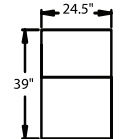

41.5" BACK HEIGHT ON MOTION PIECES