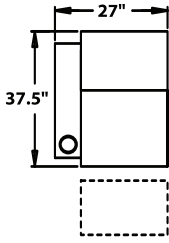

5300 - Straight Arm LF, WAW®, TM®, Rec
5301 - Straight Arm LF, WAW®, PR®, Rec
H. 38.5" W. 27.75" SD. 22.5 OD. 37.5"

5400 - Armless, WAW®, TM®, Rec
5401 - Armless, WAW®, PR®, Rec
H. 38.5" W. 30.75" SD. 22.5 OD. 37.5"

5440 - Wedge Arm RF, WAW®, TM®, Rec
5441 - Wedge Arm RF, WAW®, PR®, Rec
H. 38.5" W. 30.75" SD. 22.5 OD. 37.5"

Available in fabric, suede, vinyl, 100% genuine top grain leather or LeatherPlus.*

* LeatherPlus combines leather and vinyl for value and comfort.

©2008 Berkline, LLC
 Specifications accurate at time of printing.
 Specifications are subject to change without notification.
 Revised 4/08.

WAW® = Wallaway®
TM® = TouchMotion®
PR® = PowerRecline®
REC = Recliner

38.5" BACK HEIGHT

3900 RECLINER
3901 POWER RECLINE

5300 LF ARM
RECLINER
5301 LF ARM
POWER RECLINE

5340 CONSOLE
5341 CONSOLE
POWER RECLINE

5400 ARMLESS
RECLINER
5401 ARMLESS
POWER RECLINE

5440 CONSOLE
5441 CONSOLE
POWER RECLINE