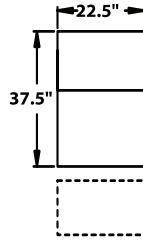

STRAIGHT

3900 - Straight Arm RF/LF, WAW®, TM®, Rec
3901 - Straight Arm RF/LF, WAW®, PR®, Rec
H. 38.5" W. 32.75" SD. 22.5 OD. 37.5"

5200 - Straight Arm RF, WAW®, TM®, Rec
5201 - Straight Arm RF, WAW®, PR®, Rec
H. 38.5" W. 27.75" SD. 22.5 OD. 37.5"

5300 - Straight Arm LF, WAW®, TM®, Rec
5301 - Straight Arm LF, WAW®, PR®, Rec
H. 38.5" W. 27.75" SD. 22.5 OD. 37.5"

5400 - Armless, WAW®, TM®, Rec
5401 - Armless, WAW®, PR®, Rec
H. 38.5" W. 30.75" SD. 22.5 OD. 37.5"

38.5" BACK HEIGHT

3900 RECLINER
3901 POWER RECLINE

5300 LF ARM
RECLINER
5301 LF ARM
POWER RECLINE

5340 CONSOLE
5341 CONSOLE
POWER RECLINE

5400 ARMLESS
RECLINER
5401 ARMLESS
POWER RECLINE

5440 CONSOLE
5441 CONSOLE
POWER RECLINE