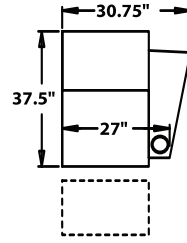

STRAIGHT

3900 - Straight Arm RF/LF, WAW®, TM®, Rec
3901 - Straight Arm RF/LF, WAW®, PR®, Rec
H. 38.5" W. 32.75" SD. 22.5 OD. 37.5"

5200 - Straight Arm RF, WAW®, TM®, Rec
5201 - Straight Arm RF, WAW®, PR®, Rec
H. 38.5" W. 27.75" SD. 22.5 OD. 37.5"

5300 - Straight Arm LF, WAW®, TM®, Rec
5301 - Straight Arm LF, WAW®, PR®, Rec
H. 38.5" W. 27.75" SD. 22.5 OD. 37.5"

5400 - Armless, WAW®, TM®, Rec
5401 - Armless, WAW®, PR®, Rec
H. 38.5" W. 30.75" SD. 22.5 OD. 37.5"

CURVED

5240 - LF Wedge Arm/RF Straight Arm, WAW®, TM®, Rec
5241 - LF Wedge Arm/RF Straight Arm, WAW®, PR®, Rec
H. 38.5" W. 35.25" SD. 22.5 OD. 37.5"

5340 - Wedge Arm RF/LF Straight Arm, WAW®, TM®, Rec
5341 - Wedge Arm RF/LF Straight Arm, WAW®, PR®, Rec
H. 38.5" W. 35.25" SD. 22.5 OD. 37.5"

38.5" BACK HEIGHT

3900 RECLINER
3901 POWER RECLINE

5300 LF ARM
RECLINER
5301 LF ARM
POWER RECLINE

5340 CONSOLE
5341 CONSOLE
POWER RECLINE

5400 ARMLESS
RECLINER
5401 ARMLESS
POWER RECLINE

5440 CONSOLE
5441 CONSOLE
POWER RECLINE