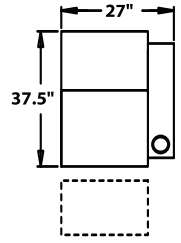

5200 RF ARM
RECLINER
5201 RF ARM
POWER RECLINE