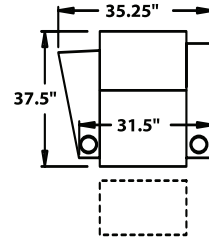

STRAIGHT

3900 - Straight Arm RF/LF, WAW®, TM®, Rec
3901 - Straight Arm RF/LF, WAW®, PR®, Rec
H. 38.5" W. 32.75" SD. 22.5 OD. 37.5"

5200 - Straight Arm RF, WAW®, TM®, Rec
5201 - Straight Arm RF, WAW®, PR®, Rec
H. 38.5" W. 27.75" SD. 22.5 OD. 37.5"

5300 - Straight Arm LF, WAW®, TM®, Rec
5301 - Straight Arm LF, WAW®, PR®, Rec
H. 38.5" W. 27.75" SD. 22.5 OD. 37.5"

5400 - Armless, WAW®, TM®, Rec
5401 - Armless, WAW®, PR®, Rec
H. 38.5" W. 30.75" SD. 22.5 OD. 37.5"

CURVED

5240 - LF Wedge Arm/RF Straight Arm, WAW®, TM®, Rec
5241 - LF Wedge Arm/RF Straight Arm, WAW®, PR®, Rec
H. 38.5" W. 35.25" SD. 22.5 OD. 37.5"

5340 - Wedge Arm RF/LF Straight Arm, WAW®, TM®, Rec
5341 - Wedge Arm RF/LF Straight Arm, WAW®, PR®, Rec
H. 38.5" W. 35.25" SD. 22.5 OD. 37.5"

38.5" BACK HEIGHT

3900 RECLINER
3901 POWER RECLINE

5300 LF ARM
RECLINER
5301 LF ARM
POWER RECLINE

5340 CONSOLE
5341 CONSOLE
POWER RECLINE

5400 ARMLESS
RECLINER
5401 ARMLESS
POWER RECLINE

5440 CONSOLE
5441 CONSOLE
POWER RECLINE