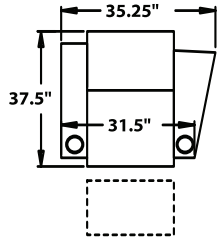

5300 - Straight Arm LF, WAW®, TM®, Rec
5301 - Straight Arm LF, WAW®, PR®, Rec
H. 38.5" W. 27.75" SD. 22.5 OD. 37.5"

5400 - Armless, WAW®, TM®, Rec
5401 - Armless, WAW®, PR®, Rec
H. 38.5" W. 30.75" SD. 22.5 OD. 37.5"

5440 - Wedge Arm RF, WAW®, TM®, Rec
5441 - Wedge Arm RF, WAW®, PR®, Rec
H. 38.5" W. 30.75" SD. 22.5 OD. 37.5"

Available in fabric, suede, vinyl, 100% genuine top grain leather or LeatherPlus.*

* LeatherPlus combines leather and vinyl for value and comfort.

©2008 Berkline, LLC
 Specifications accurate at time of printing.
 Specifications are subject to change without notification.
 Revised 4/08.

WAW® = Wallaway®
TM® = TouchMotion®
PR® = PowerRecline®
REC = Recliner

38.5" BACK HEIGHT

3900 RECLINER
3901 POWER RECLINE

5300 LF ARM
RECLINER
5301 LF ARM
POWER RECLINE

5340 CONSOLE
5341 CONSOLE
POWER RECLINE

5400 ARMLESS
RECLINER
5401 ARMLESS
POWER RECLINE

5440 CONSOLE
5441 CONSOLE
POWER RECLINE