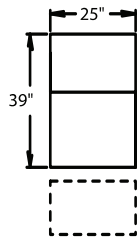

## STRAIGHT

**3900** - Straight Arm RF/LF, WAW®, TM®, Rec  
**3901** - Straight Arm RF/LF, WAW®, PR®, Rec  
**H. 44.5" W. 40" OD. 39"**

**5200** - Straight Arm RF, WAW®, TM®, Rec  
**5201** - Straight Arm RF, WAW®, PR®, Rec  
**H. 44.5" W. 32.5" OD. 39"**

**5300** - Straight Arm LF, WAW®, TM®, Rec  
**5301** - Straight Arm LF, WAW®, PR®, Rec  
**H. 44.5" W. 32.5" OD. 39"**

**5400** - Armless, WAW®, TM®, Rec  
**5401** - Armless, WAW®, PR®, Rec  
**H. 44.5" W. 26" OD. 39"**

## 44.5" BACK HEIGHT

3900 RECLINER  
3901 POWER RECLINE

5300 LF ARM  
RECLINER  
5301 LF ARM  
POWER RECLINE

5340 CONSOLE  
5341 CONSOLE  
POWER RECLINE

5400 ARMLESS  
RECLINER  
5401 ARMLESS  
POWER RECLINE

5440 CONSOLE  
5441 CONSOLE  
POWER RECLINE

5200 RF ARM  
RECLINER  
5201 RF ARM  
POWER RECLINE

5240 CONSOLE  
RECLINER  
5241 CONSOLE  
POWER RECLINE

6700 ARMLESS  
LOVE SEAT  
6701 ARMLESS LOVE SEAT  
POWER RECLINE