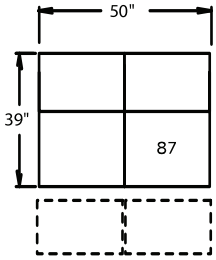

6700 ARMLESS
LOVE SEAT
6701 ARMLESS LOVE SEAT
POWER RECLINE