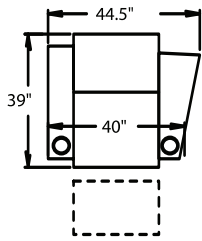

## STRAIGHT

**3900** - Straight Arm RF/LF, WAW®, TM®, Rec  
**3901** - Straight Arm RF/LF, WAW®, PR®, Rec  
**H. 44.5" W. 40" OD. 39"**

**5200** - Straight Arm RF, WAW®, TM®, Rec  
**5201** - Straight Arm RF, WAW®, PR®, Rec  
**H. 44.5" W. 32.5" OD. 39"**

**5300** - Straight Arm LF, WAW®, TM®, Rec  
**5301** - Straight Arm LF, WAW®, PR®, Rec  
**H. 44.5" W. 32.5" OD. 39"**

**5400** - Armless, WAW®, TM®, Rec  
**5401** - Armless, WAW®, PR®, Rec  
**H. 44.5" W. 26" OD. 39"**

## CURVED

**5240** - LF Wedge Arm/RF Straight Arm, WAW®, TM®, Rec  
**5241** - LF Wedge Arm/RF Straight Arm, WAW®, PR®, Rec  
**H. 44.5" W. 44.5" OD. 39"**

**5340** - Wedge Arm RF/LF Straight Arm, WAW®, TM®, Rec  
**5341** - Wedge Arm RF/LF Straight Arm, WAW®, PR®, Rec  
**H. 44.5" W. 44.5" OD. 39"**

## 44.5" BACK HEIGHT

3900 RECLINER  
3901 POWER RECLINE

5300 LF ARM  
RECLINER  
5301 LF ARM  
POWER RECLINE

5340 CONSOLE  
5341 CONSOLE  
POWER RECLINE

5400 ARMLESS  
RECLINER  
5401 ARMLESS  
POWER RECLINE