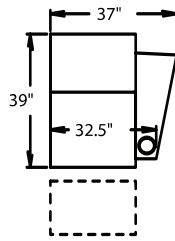

## STRAIGHT

**3900** - Straight Arm RF/LF, WAW®, TM®, Rec  
**3901** - Straight Arm RF/LF, WAW®, PR®, Rec  
**H. 44.5" W. 40" OD. 39"**

**5200** - Straight Arm RF, WAW®, TM®, Rec  
**5201** - Straight Arm RF, WAW®, PR®, Rec  
**H. 44.5" W. 32.5" OD. 39"**

**5300** - Straight Arm LF, WAW®, TM®, Rec  
**5301** - Straight Arm LF, WAW®, PR®, Rec  
**H. 44.5" W. 32.5" OD. 39"**

**5400** - Armless, WAW®, TM®, Rec  
**5401** - Armless, WAW®, PR®, Rec  
**H. 44.5" W. 26" OD. 39"**

## CURVED

**5240** - LF Wedge Arm/RF Straight Arm, WAW®, TM®, Rec  
**5241** - LF Wedge Arm/RF Straight Arm, WAW®, PR®, Rec  
**H. 44.5" W. 44.5" OD. 39"**

**5340** - Wedge Arm RF/LF Straight Arm, WAW®, TM®, Rec  
**5341** - Wedge Arm RF/LF Straight Arm, WAW®, PR®, Rec  
**H. 44.5" W. 44.5" OD. 39"**

## 44.5" BACK HEIGHT

3900 RECLINER  
3901 POWER RECLINE

5300 LF ARM  
RECLINER  
5301 LF ARM  
POWER RECLINE

5340 CONSOLE  
5341 CONSOLE  
POWER RECLINE

5400 ARMLESS  
RECLINER  
5401 ARMLESS  
POWER RECLINE