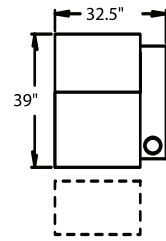

5200 RF ARM
RECLINER
5201 RF ARM
POWER RECLINE